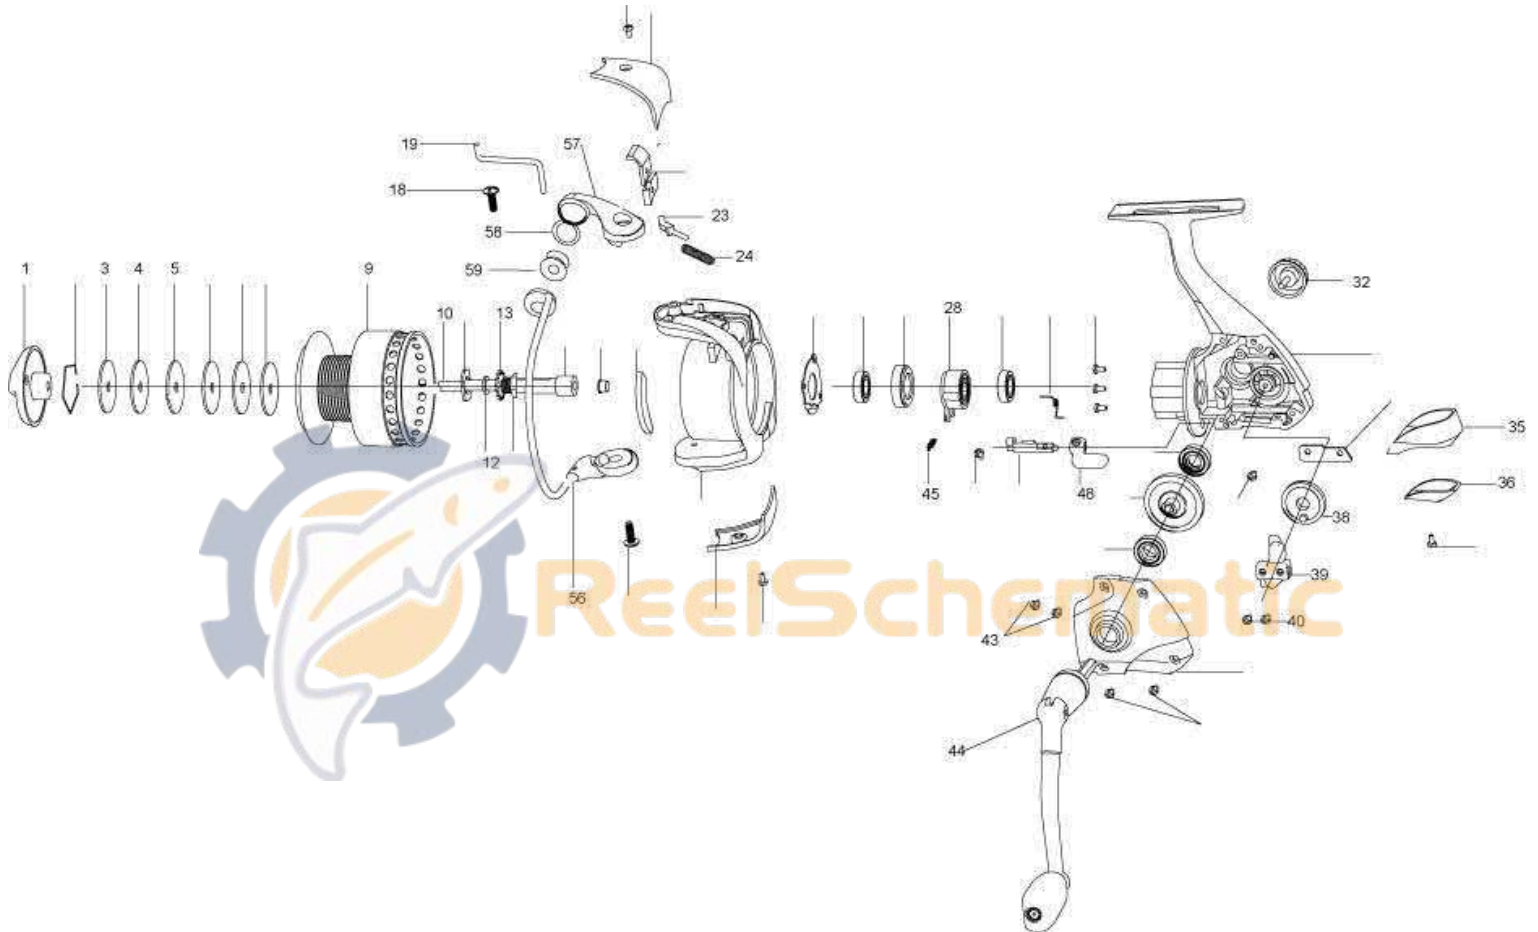

QUANTUM[®]

Optix OP20FB

Quantum OP20FB Spinning Reel Part List

Key #	Description	Part No.	Key #	Description	Part No.
1	Drag Knob Assembly	KG332-01	28	Clutch Assembly	KG063-01
3	Drag "D" Washer	YG081-01	32	Handle Screw Cap Assembly	KG249-01
4	Drag Felt Washer	YG033-01	38	Oscillation Gear	YG053-01
5	Drag "Ear" Washer	YG080-01	39	Oscillation Slider	YG025-01
9	Spool Assembly	YG321-01	40	Oscillation Slider Screw	KG100-01
10	Centershaft	YG015-01	44	Handle Assembly	YG318-01
12	Drag Spool Washer	YG030-01	45	Clutch Spring	KG216-01
13	Clicker Gear	YG037-01	45	Clutch Spring	KG216-01
18	Arm Lever Screw	KG077-01	56	Bail Assembly	YG347-01
19	Kick Lever	YG019-01	57	Arm Lever	YG007-01
23	Bail Trip Shaft	YG031-01	59	Line Roller	YG004-01
24	Bail Trip Spring	YG022-01			